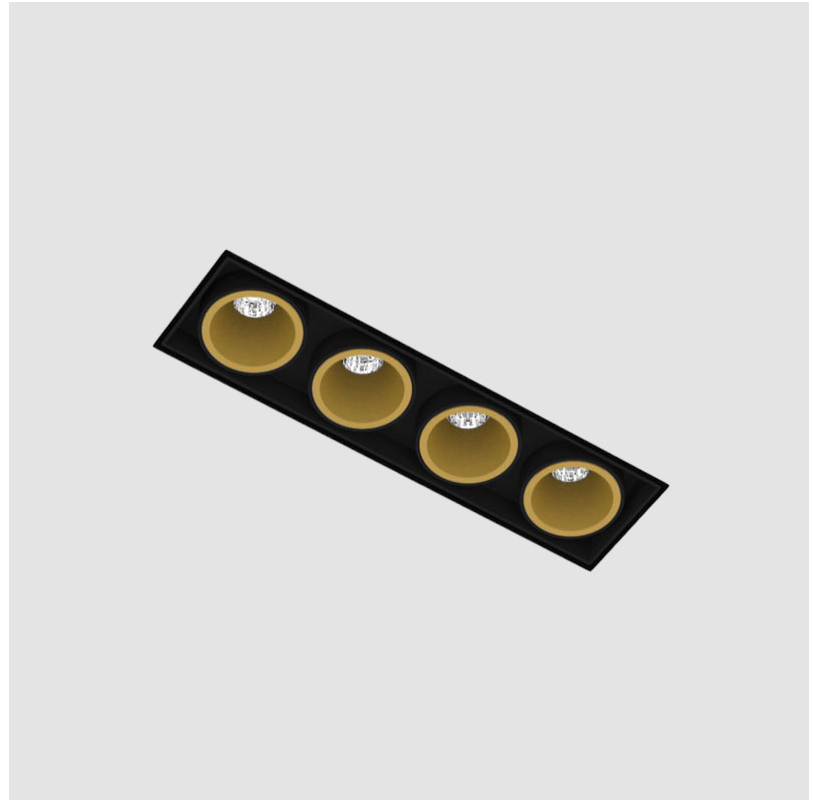

ELECTRICAL

Lamp Type: LED (Zhaga Standard)
Input Wattage (W): 14.3
Total Output Wattage (W): 13.3
Dimming: Tri-Mode (Non-Dimming and Phase Dimming (120Vac only) and 0-10V Dimming)
Driver Included: No
Driver Location: Recessed Housing
Driver Type: Constant Current - Universal
Driver Class: Class 2
Housing: See components
Input Voltage (V): 120 - 277
Constant Current (MA): 1050

LED

Number of LEDs: 4
Color Temperature (°K): 2700 / 3000 / 3500 / 4000
Max. Delivered Lumen (lm): 750 / 850 / 862 / 880
CRI: >90 CRI
Lamp Life (hrs): 50000
Upon Request: Special Color Temperature

OPTICAL

Reflector: 8 / 14 / 34
Upon Request: Special Beam Angles

RATINGS AND CERTIFICATIONS

Certified By: CSA Certified to UL and CSA Standards
Zaneen Group Inc. © 2024, 11800-388-3382, F-416-247-9319, www.zaneen.com

For international specifications by adding 'INT' at the end of the existing Model #. For assistance on 'custom' specifications, contact zteam@zaneen.com.
In a constant effort to supply the best product, we reserve the right to change specifications or materials without notice. The most recent specification sheets are found at zaneen.com